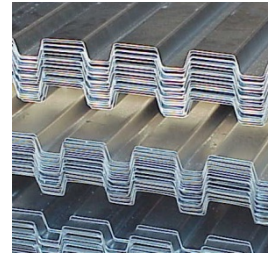

FOR IMMEDIATE RELEASE

Contact: Carm Termini
Tel. 800.894.7741
Fax 630.978.7825
Email: cgreen@metaldecksupply.com
www.metaldecksupply.com

METAL DECK NOW AVAILABLE IN STOCK IN ATLANTA

Immediate Availability of Corrugated Metal Deck Cuts Lead Times And Transportation Costs