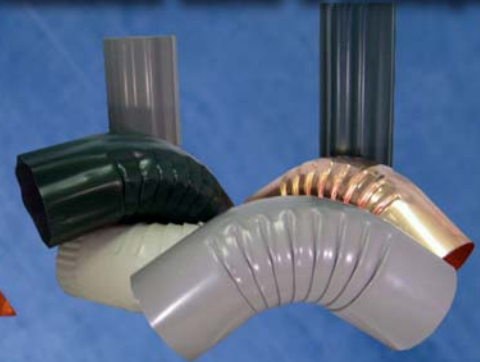

CHRIS

ARCHITECTURAL METALS

MAKING MORE OUT OF METAL

Custom Fabrication • Historical Reproductions • Gutter Systems

Finials

Cupolas

Dormers

*Kynar Steel and
Aluminum Gutter & Downspout*