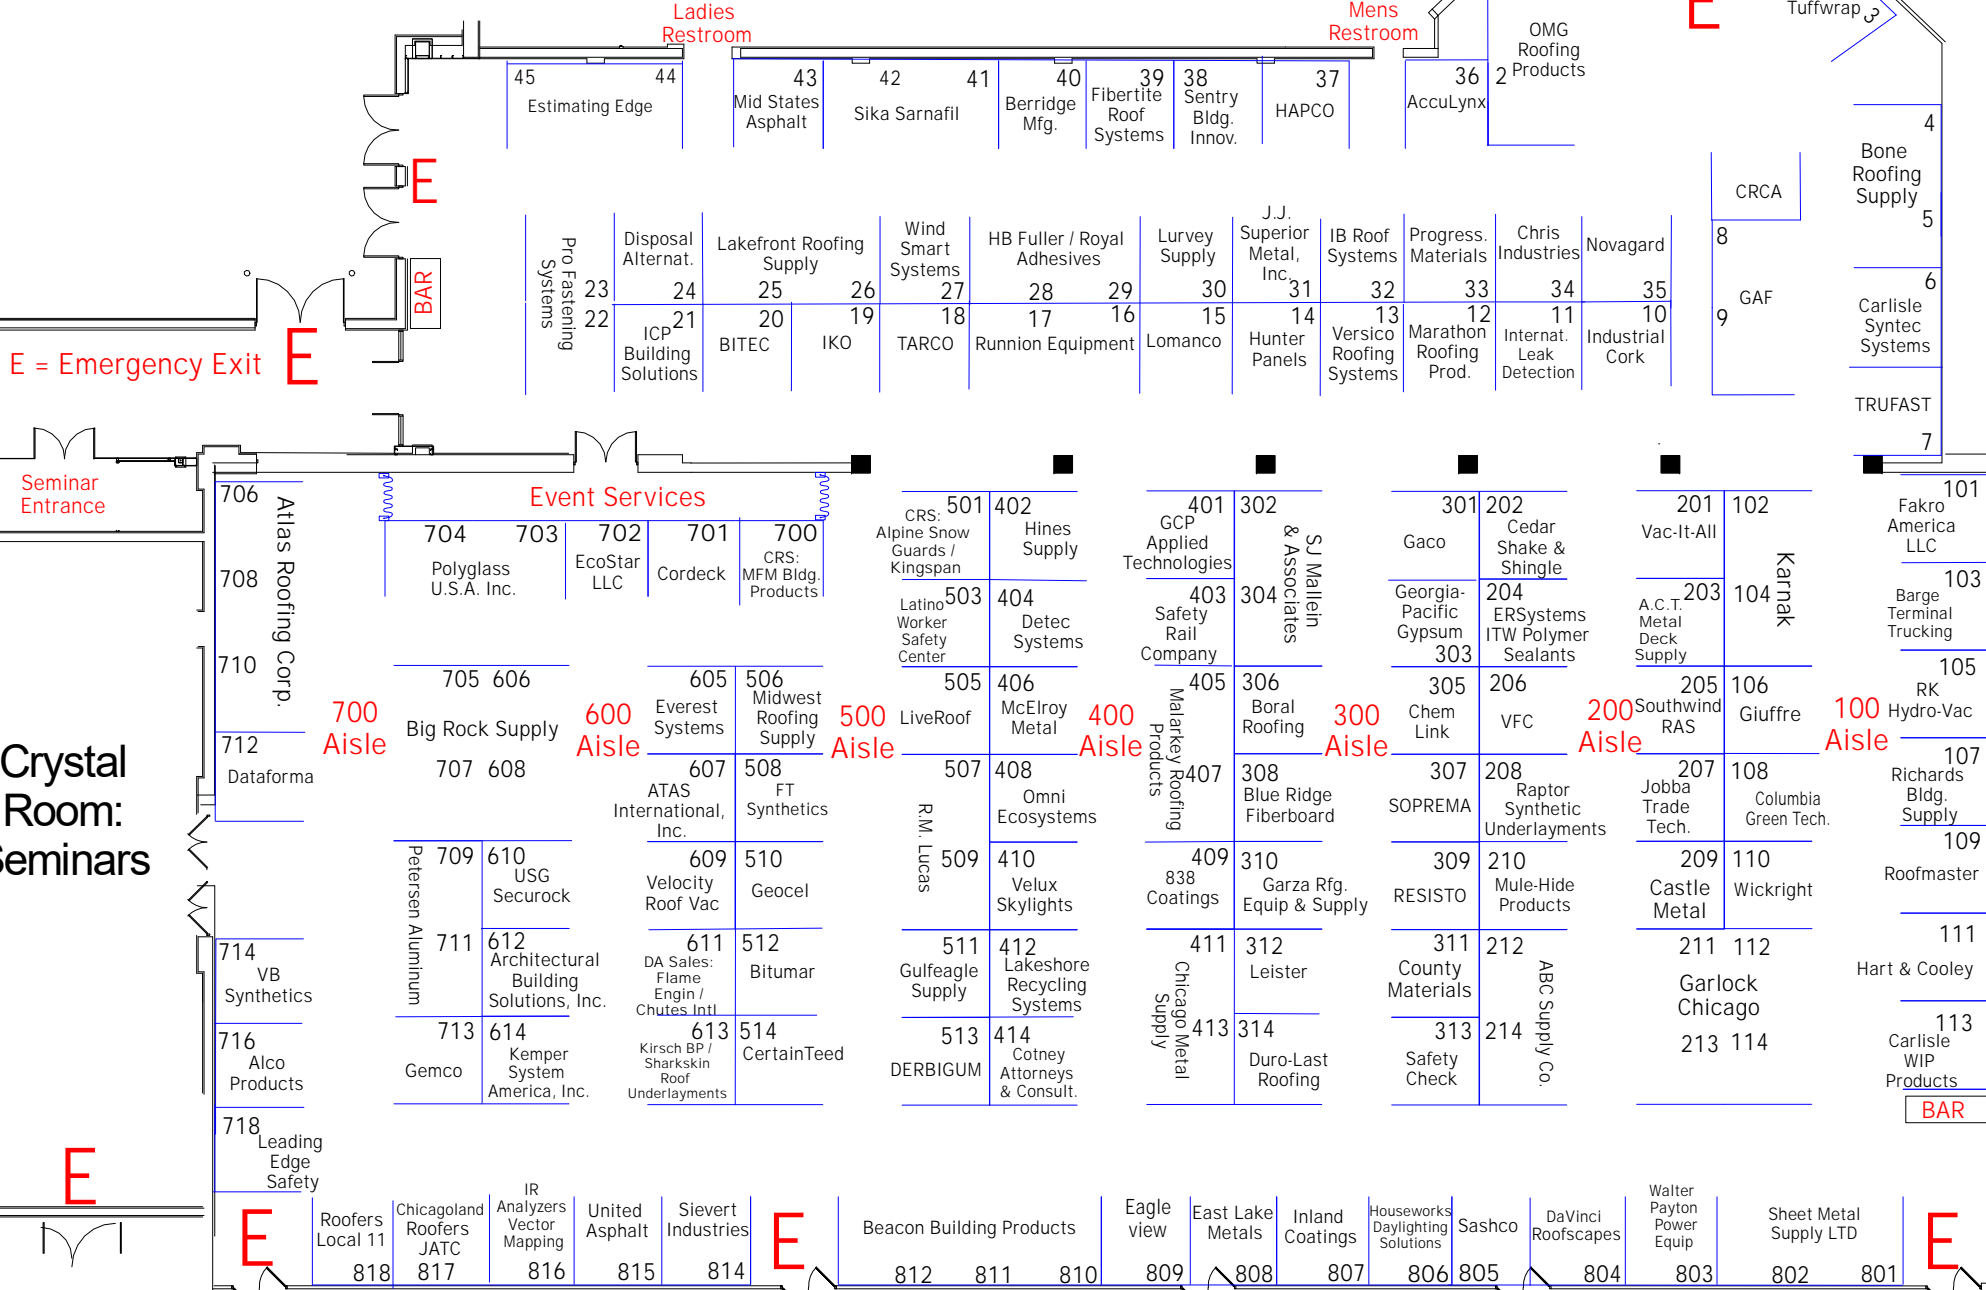

CRCA Trade Show & Seminars EXHIBIT HALL FLOOR PLAN Drury Lane Conference Center January 20-21, 2022

Entrance to Drury Ln. Theater
*Safety Seminar
Registration CEU Pick Up
Trade Show Floor Entrance

E = Emergency Exit

Crystal Room: Seminars

Rear Entrance